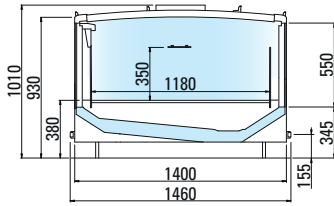

# BAKU

CLOSED ISLANDS • REMOTE REFRIGERATION UNIT

14/10/2024 content modifiable without notice.

**arneg**

ITALIA

YOUR GLOBAL PARTNER FOR RETAIL SOLUTIONS

**BAKU ISL-C-1 BT V LINEARE R**

Length without side panels	mm	1875		2500		3750	
Height of glass front	cm	G4	G6	G4	G6	G4	G6
Temperature class	3 L1	•	•	•	•	•	•
Preservation temperature	°C -22/-25	•	•	•	•	•	•
Horizontal display area*	m <sup>2</sup>	2,21		2,95		4,43	
Energy class**	Depth 140	A+G D		A+G D		A+G D	

**G4**

**G6**

\*Value referred to illustrated configurations.

\*\*The energy class may vary depending on the product configuration.