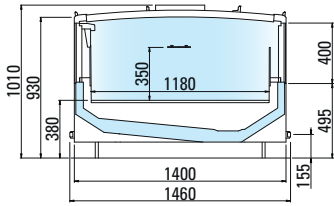

# BAKU

CLOSED ISLANDS • REMOTE REFRIGERATION UNIT

14/10/2024 content modifiable without notice.

**arneg**

ITALIA

YOUR GLOBAL PARTNER FOR RETAIL SOLUTIONS

**BAKU ISL-C-1 BT V LINEARE R**

Length without side panels	mm	1875		2500		3750	
Height of glass front	cm	G4	G6	G4	G6	G4	G6
Temperature class	3 L1	•	•	•	•	•	•
Preservation temperature	°C -22/-25	•	•	•	•	•	•
Horizontal display area*	m <sup>2</sup>	2,21		2,95		4,43	
Energy class**	Depth 140	A+G D		A+G D		A+G D	

**G4**

**G6**

\*Value referred to illustrated configurations.

\*\*The energy class may vary depending on the product configuration.